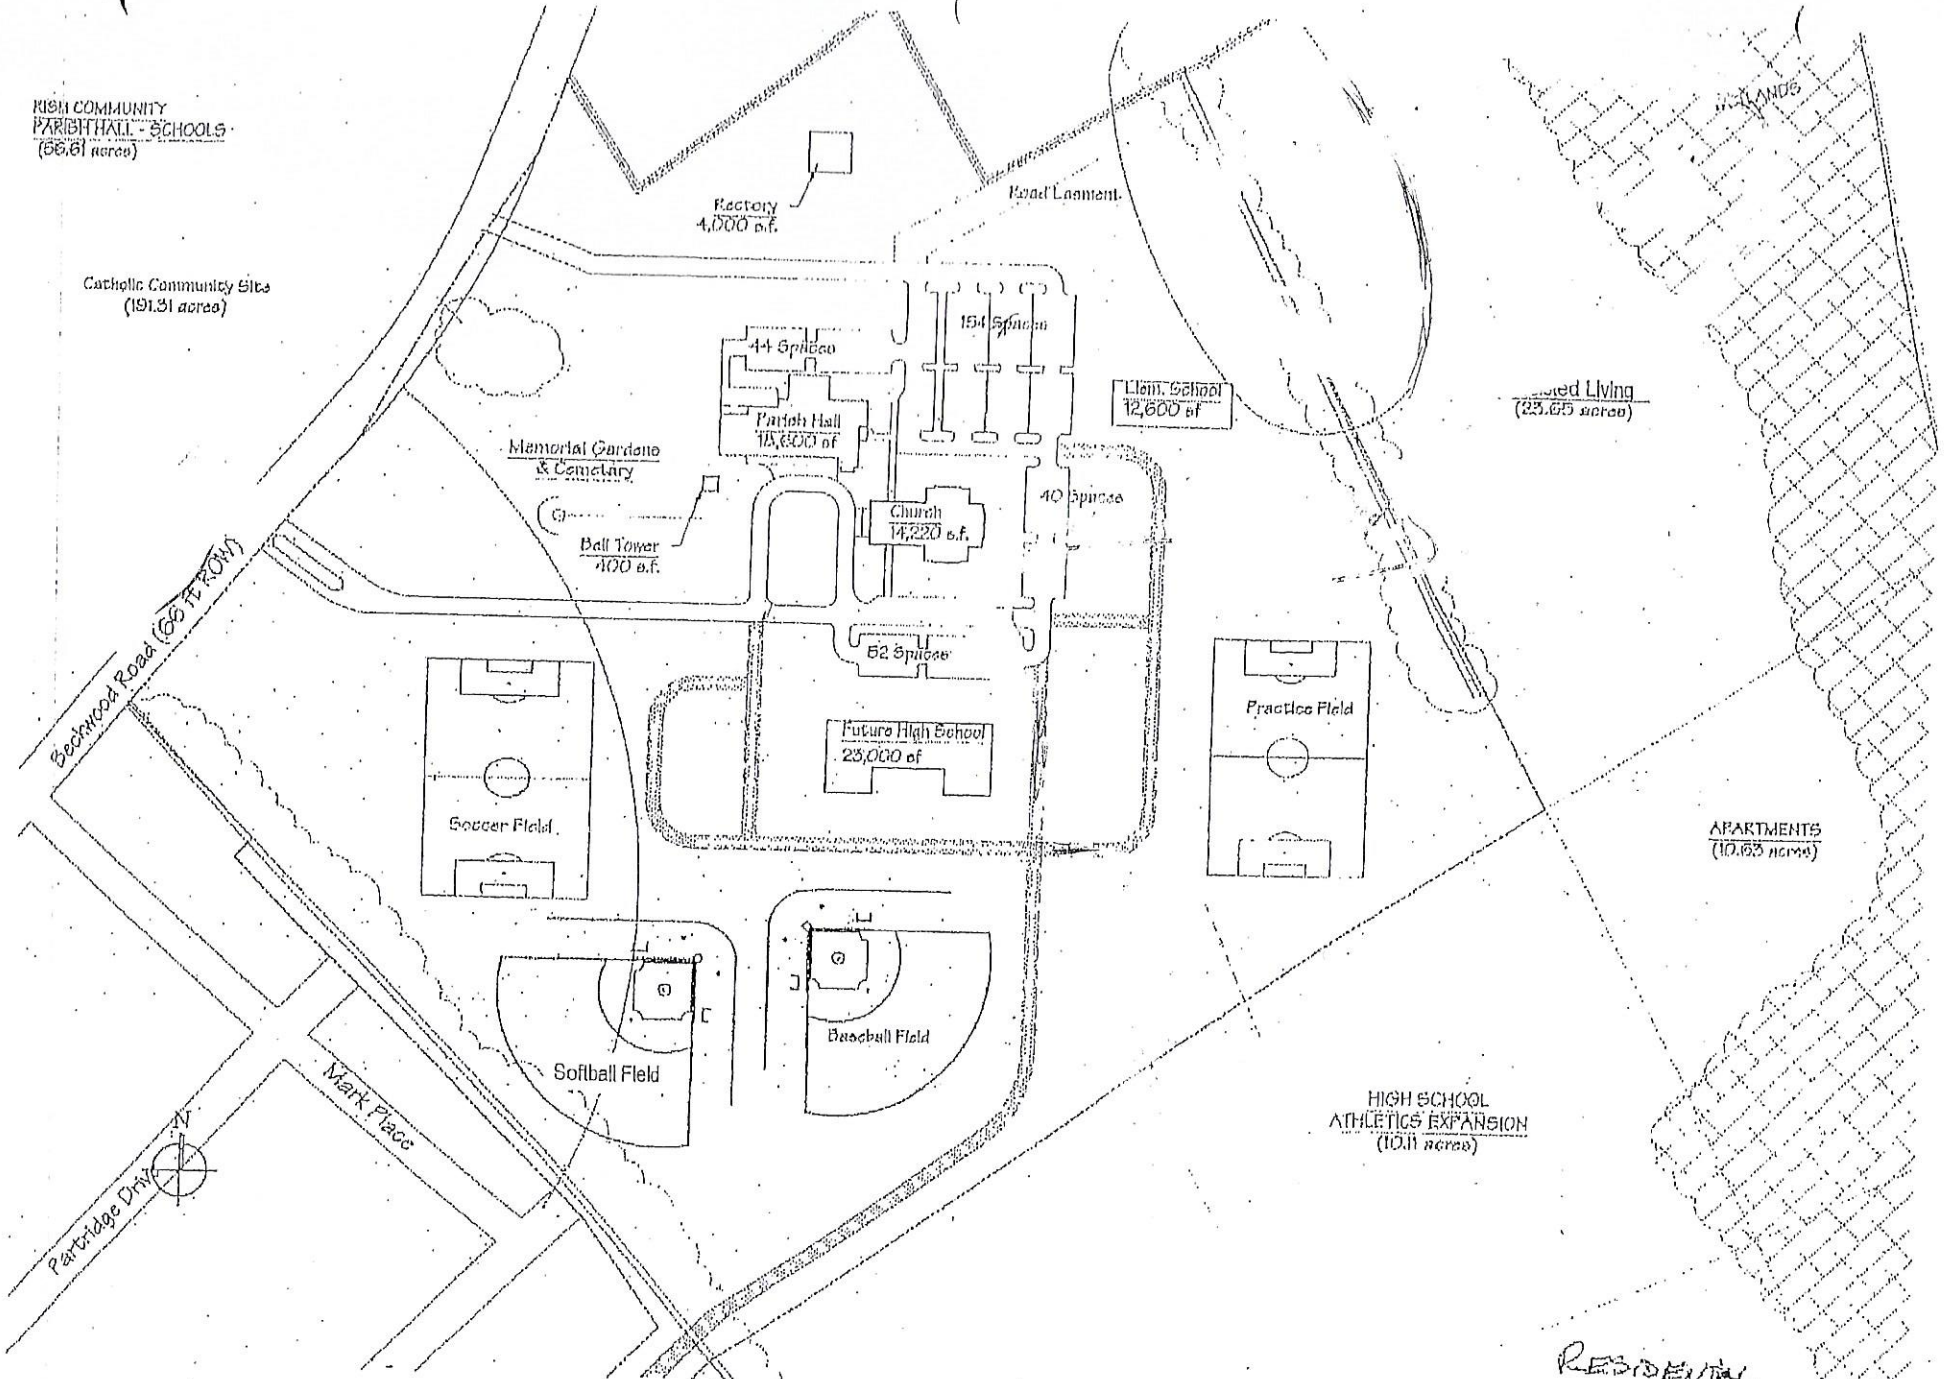

RISH COMMUNITY  
PARISH HALL - SCHOOLS  
(66.81 acres)

Catholic Community Site  
(191.31 acres)

Conceptual Design for Sumter Catholic Community  
Highway 521, Sumter, South Carolina

RESIDENTIAL

HIGH SCHOOL  
ATHLETICS EXPANSION  
(10.11 acres)

Med Living  
(23.65 acres)

APARTMENTS  
(10.63 acres)